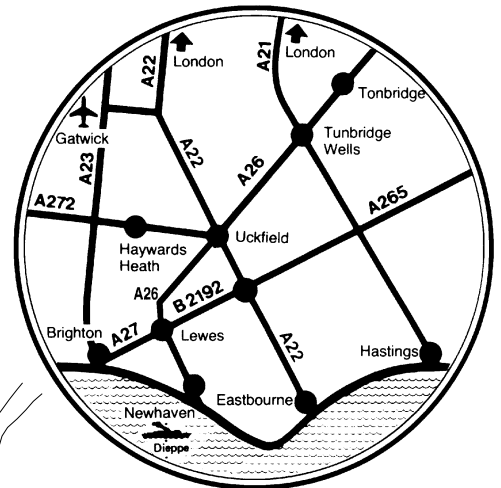

DIRECTIONS TO SPRING HARVEST

UCKFIELD

A22
to
East Grinstead

A22
to
Eastbourne

Spring Harvest

**14 Horsted Square,
Uckfield,
East Sussex TN22 1QG**

**tel: 01825 769111
fax: 01825 769141
email: info@springharvest.org**