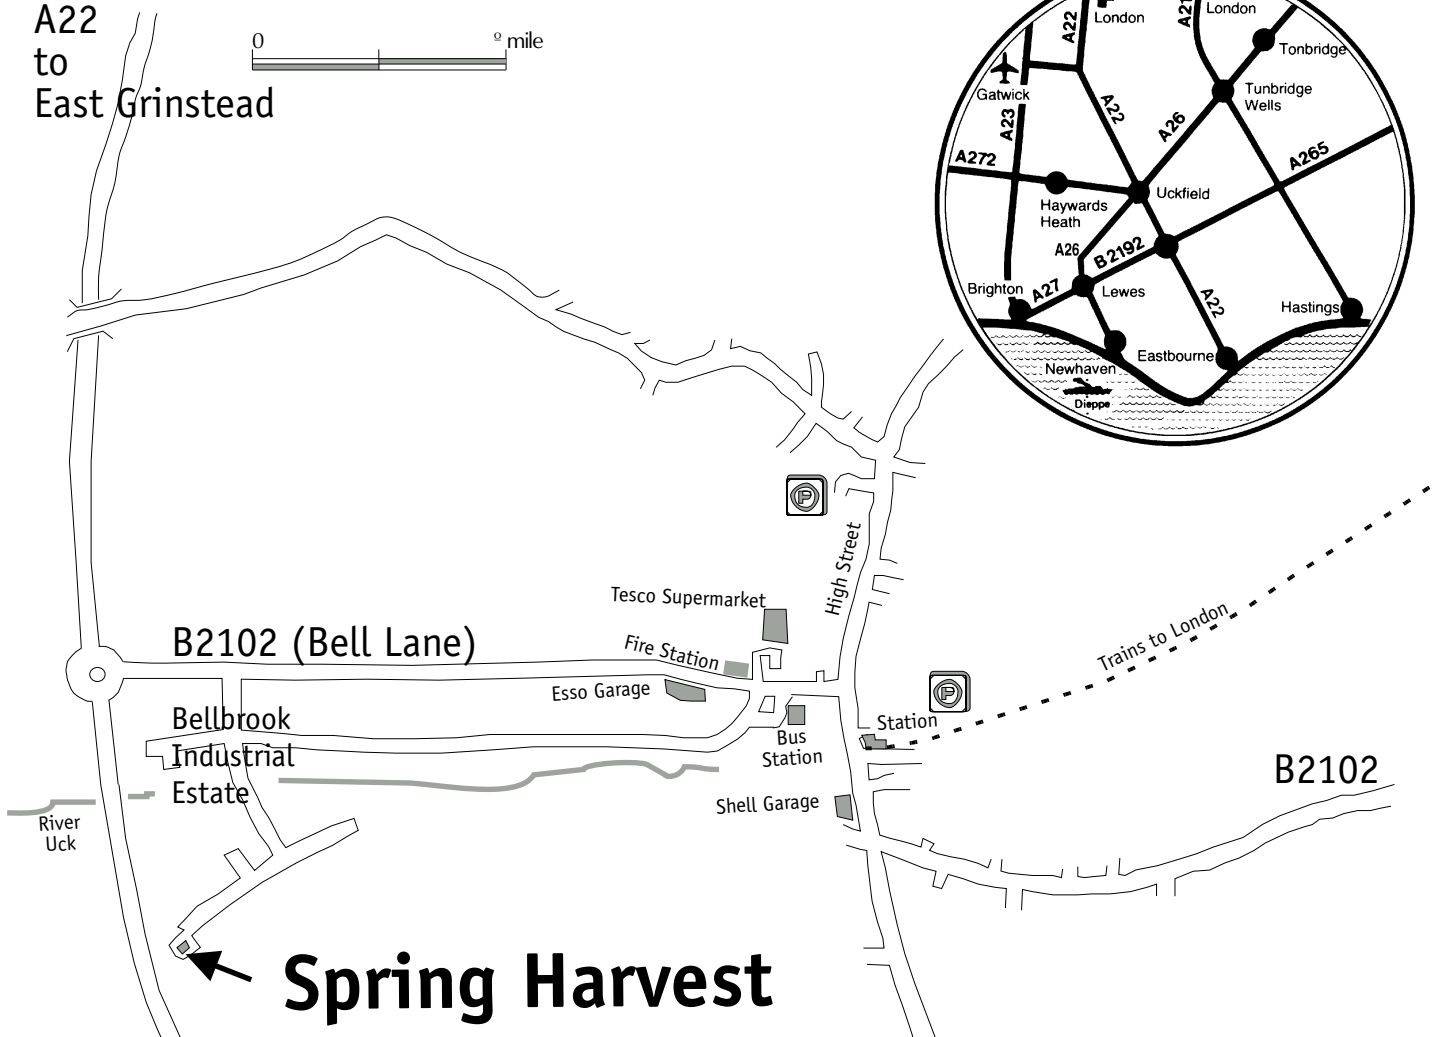

DIRECTIONS TO SPRING HARVEST

UCKFIELD

A22
to
East Grinstead

A22
to
Eastbourne

Spring Harvest

**14 Horsted Square,
Uckfield,
East Sussex TN22 1QG**

**tel: 01825 769111
fax: 01825 769141
email: info@springharvest.org**