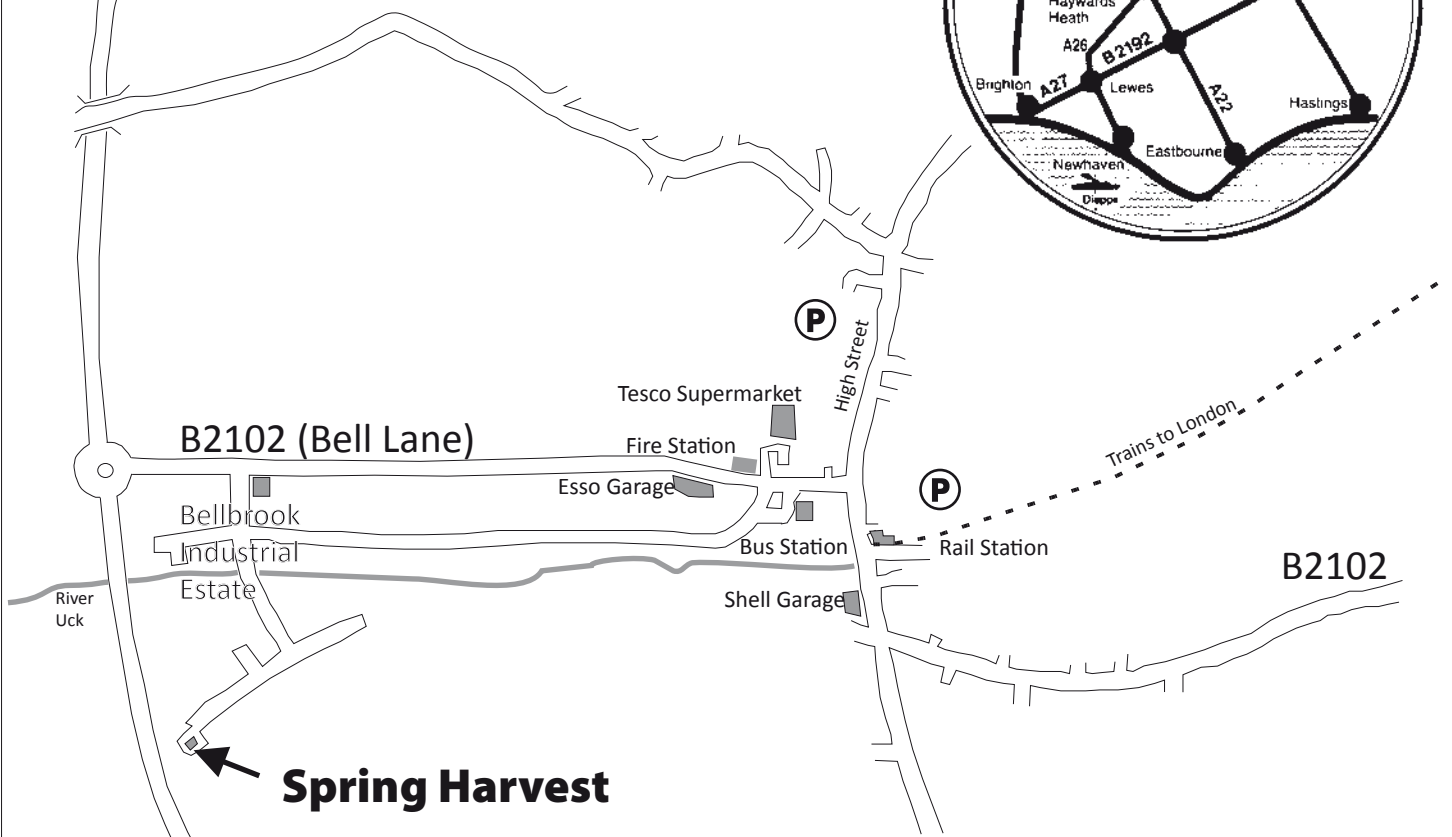

DIRECTIONS TO SPRING HARVEST HEADQUARTERS

UCKFIELD

A22
to
East Grinstead

A22
to
Eastbourne

Spring Harvest

**14 Horsted Square,
Uckfield,
East Sussex TN22 1QG**

tel: 01825 769111