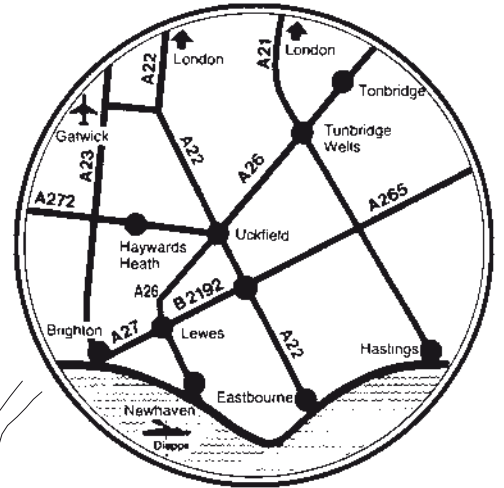

DIRECTIONS TO SPRING HARVEST HEADQUARTERS

UCKFIELD

A22
to
East Grinstead

A22
to
Eastbourne

Spring Harvest

**14 Horsted Square,
Uckfield,
East Sussex TN22 1QG**

tel: 01825 769111